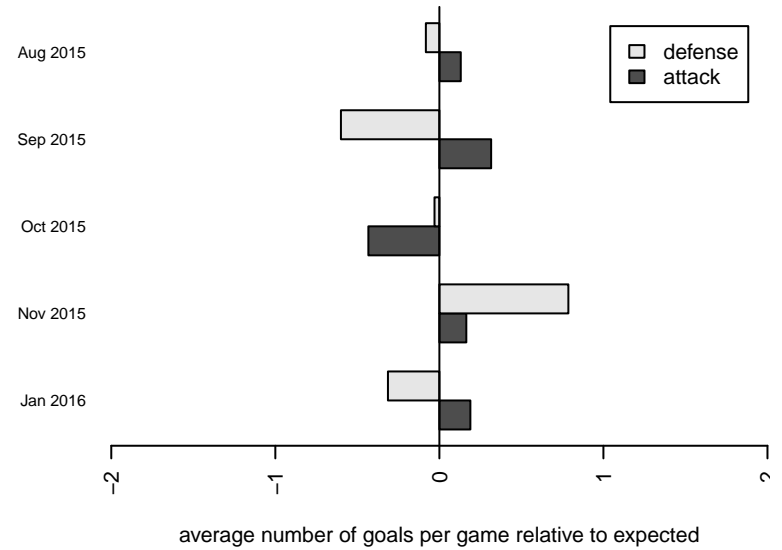

Performance relative to 13 month average