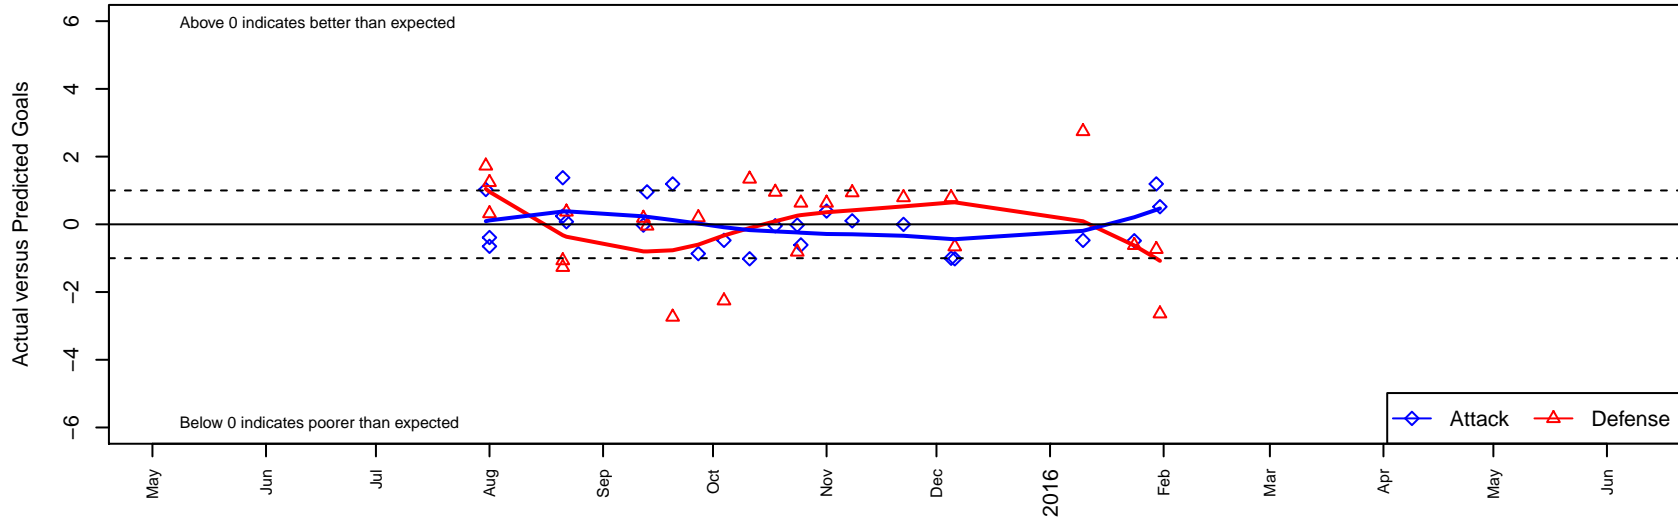

FC Alliance B B98

FC Alliance
 Woodinville, WA
 B98 total strength=1305
 attack=5.67 defense=5.85
 fall league = RCL B98 Div 4
 notes= White

alt names used:
 FC ALLIANCE BU98B (WA)
 FC Alliance B98 B
 FC Alliance B98 B

Venues played:
 2015 WA Rush Cup BU17 Gold U17
 2015 REDAPT Cup Silver U19
 2015 RCL B98 Div 4
 2015 WYS Presidents Cup B98

FC Alliance B B98
 Dots are actual minus expected GF (blue circles) and GA (red triangles).
 Blue line is smoothed change in attack strength. Red is smoothed change in defense strength.

**attack and defense variance (black dot)
relative to other teams
and top 10 in region**

**attack and defense rating
relative to others at age
and all opponents in last 13 months**

Performance relative to 13 month average