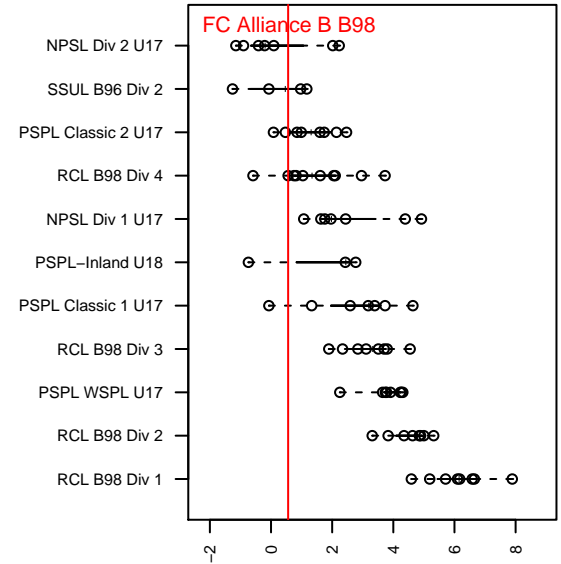

FC Alliance B B98

FC Alliance
 Woodinville, WA
 B98 total strength=1305
 attack=5.67 defense=5.85
 fall league = RCL B98 Div 4
 notes= White

alt names used:
 FC ALLIANCE BU98B (WA)
 FC Alliance B98 B
 FC Alliance B98 B

Venues played:
 2015 WA Rush Cup BU17 Gold U17
 2015 REDAPT Cup Silver U19
 2015 RCL B98 Div 4
 2015 WYS Presidents Cup B98

FC Alliance B B98
 Dots are actual minus expected GF (blue circles) and GA (red triangles).
 Blue line is smoothed change in attack strength. Red is smoothed change in defense strength.

**attack and defense variance (black dot)
relative to other teams
and top 10 in region**

**attack and defense rating
relative to others at age
and all opponents in last 13 months**

Performance relative to 13 month average