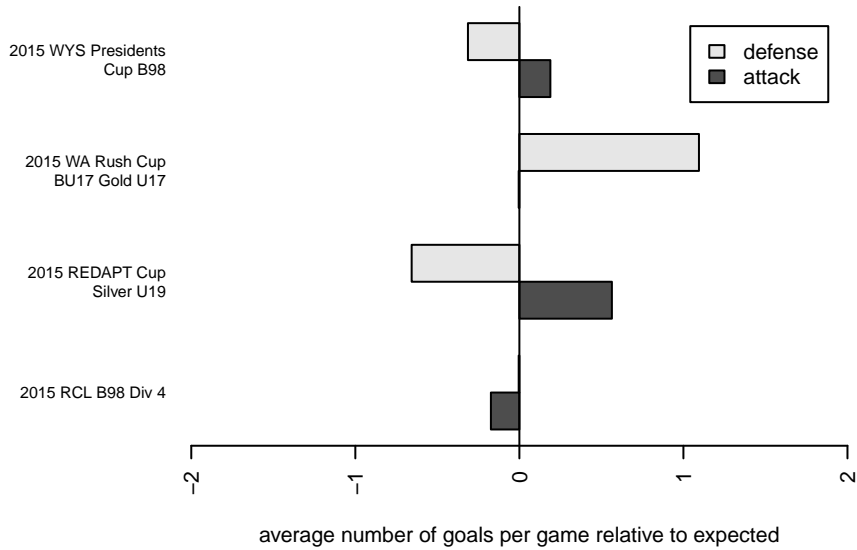

FC Alliance B B98

FC Alliance
 Woodinville, WA
 B98 total strength=1305
 attack=5.67 defense=5.85
 fall league = RCL B98 Div 4
 notes= White

alt names used:
 FC ALLIANCE BU98B (WA)
 FC Alliance B98 B
 FC Alliance B98 B

Venues played:
 2015 WA Rush Cup BU17 Gold U17
 2015 REDAPT Cup Silver U19
 2015 RCL B98 Div 4
 2015 WYS Presidents Cup B98

FC Alliance B B98
 Dots are actual minus expected GF (blue circles) and GA (red triangles).
 Blue line is smoothed change in attack strength. Red is smoothed change in defense strength.

**attack and defense variance (black dot)
relative to other teams
and top 10 in region**

**attack and defense rating
relative to others at age
and all opponents in last 13 months**

Performance relative to 13 month average